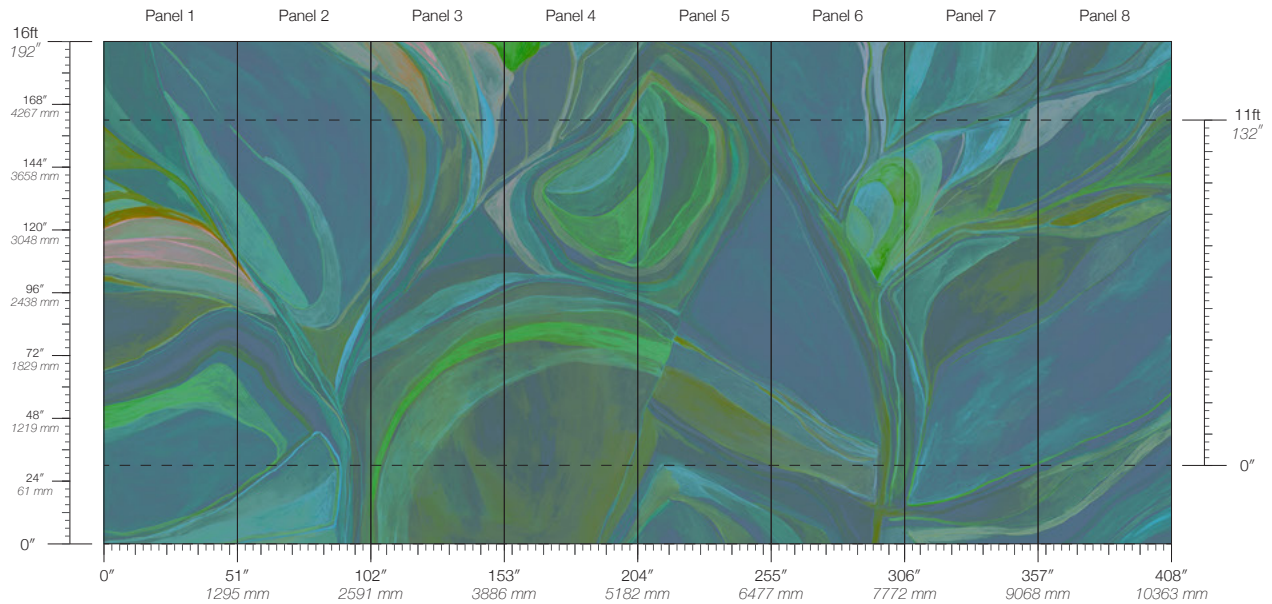

Abstract Mantra

Suitable for residential and commercial projects

COLOR
Mantra

STOCK
Made to order

REPEAT
Non-repeating

CONTACT
sales@calicowallpaper.com
+1 718 243 1705
57 Lispenard Street
New York, NY 10013 USA

ITEM
4204

MINIMUM
1 panel

LEAD TIME
4 weeks to print

CONTENT
Type II PVC-Free TPO

MAINTENANCE
Water-based cleanser

ORIGIN
USA

DISCLAIMER
Panel maps represent mural artwork only. Reference the physical sample for color and texture.

PANEL WIDTH
51" / 1295 mm trimmed

FLAMMABILITY
ASTM E84 Adhered Class A

DETAILS
Custom options available

PANEL HEIGHT
132" / 3353 mm standard
192" / 4877 mm extended

ENVIRONMENTAL
Recycled Content, Phthalate Free
Low VOC, HPD Available

PRICE
Available upon request